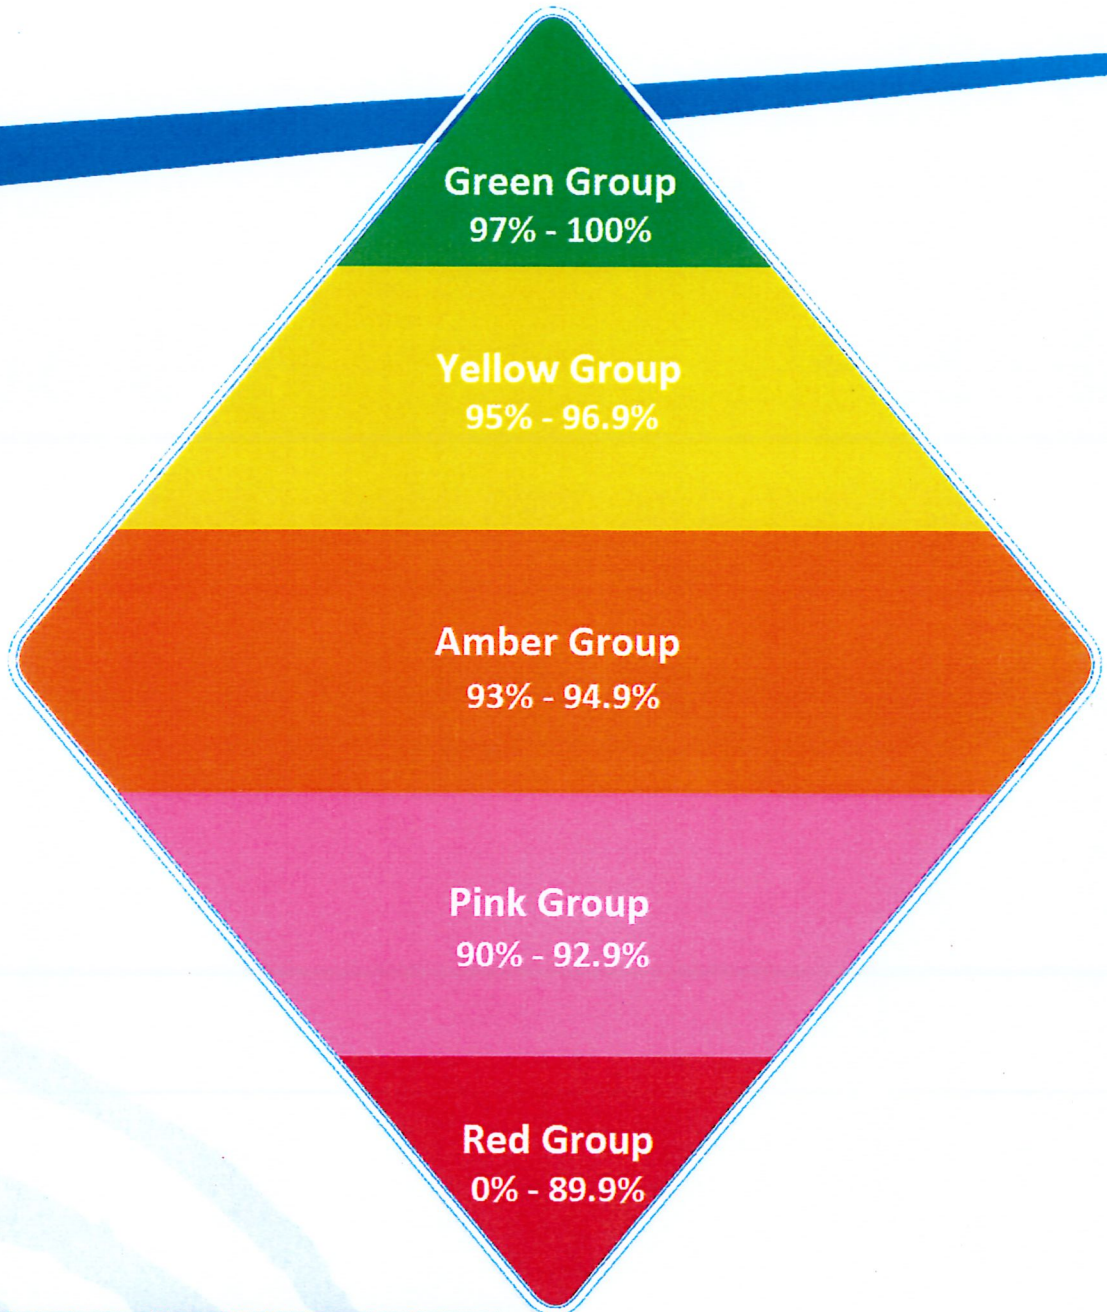

# Attendance Diamond

Attendance Groups	
Green	No risk
Yellow	Risk of underachievement
Amber	Serious risk of underachievement
Pink	Severe risk of underachievement
Red	Extreme risk - Court action